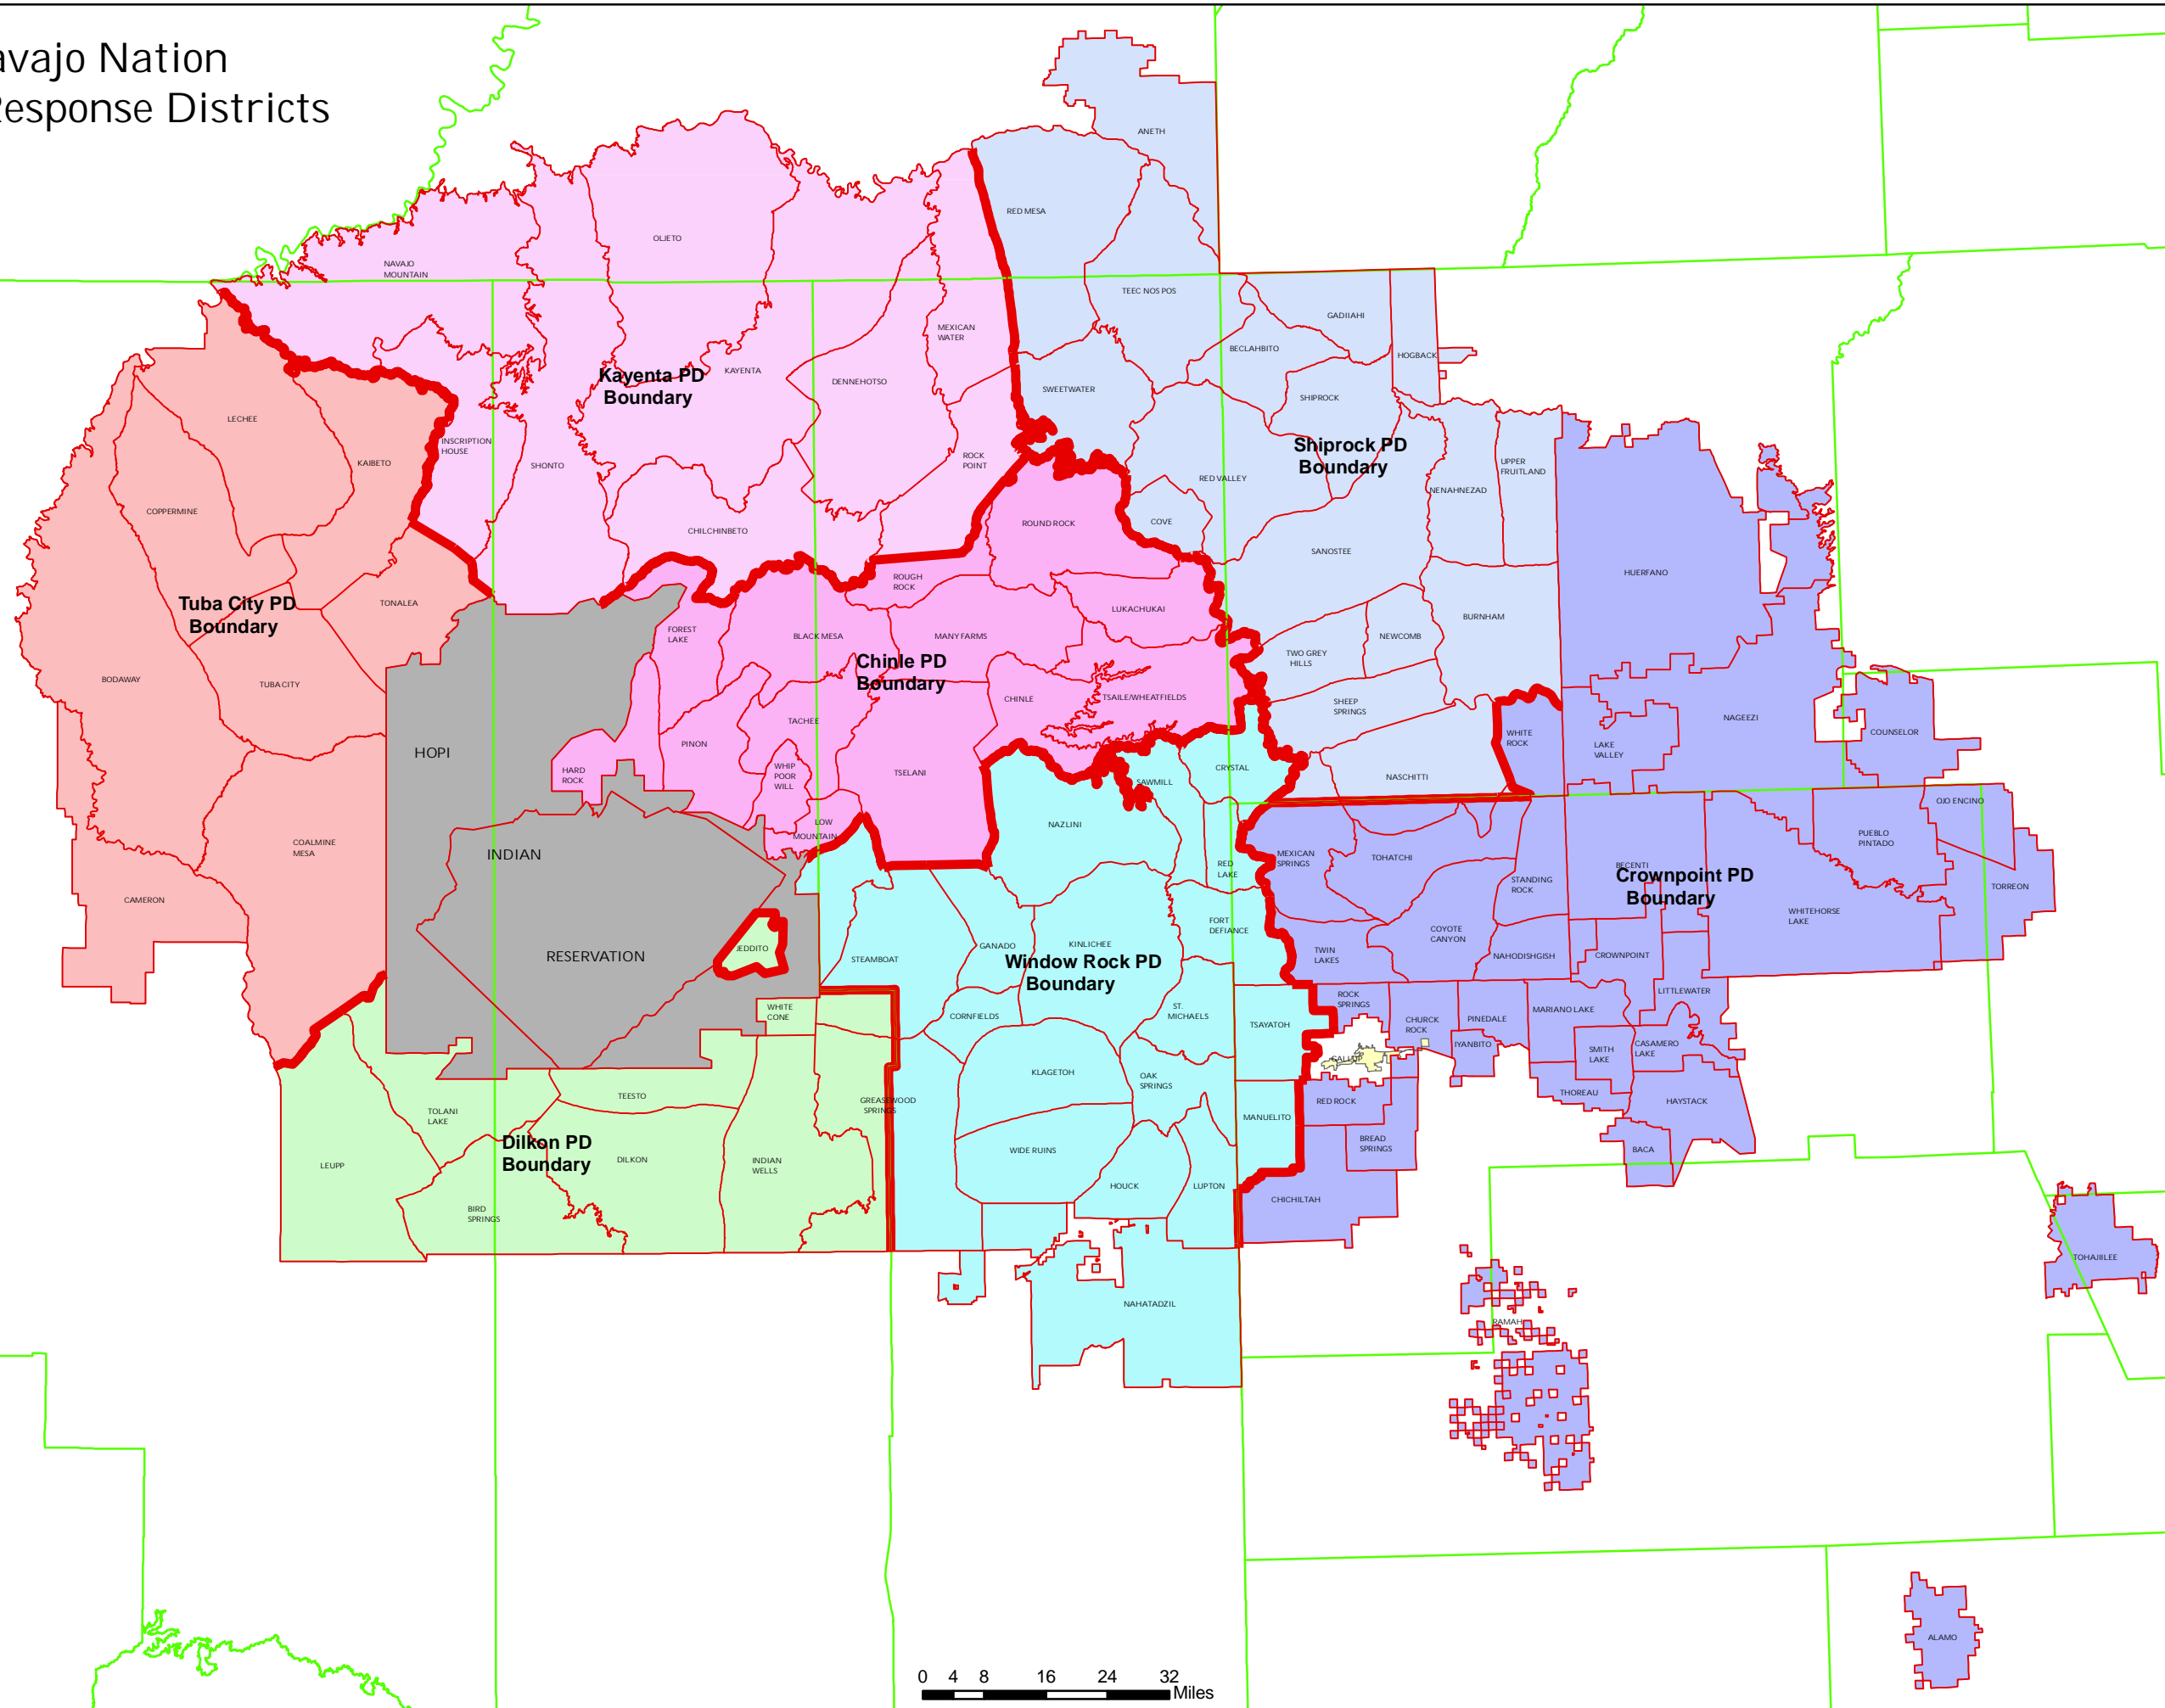

# Navajo Nation Police Response Districts

0 4 8 16 24 32 Miles